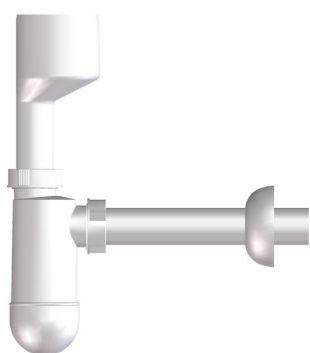

## HL130, HL132 and HL132.1

All bottle traps in our catalogue like HL130, HL132 and HL132.1 will from now on be delivered in a marginally different look. Apart from this changes, the dimensions of the traps will also differ. These changes will have no effect on the function or the quality of the product though. Pictures, technical drawings and the parts list of the new model are already on our website.