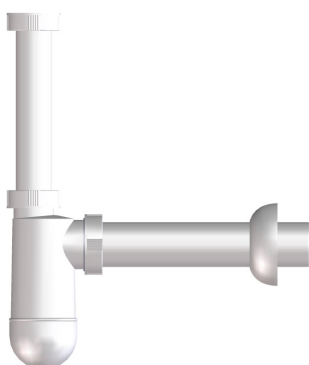

Symbolic picture HL132